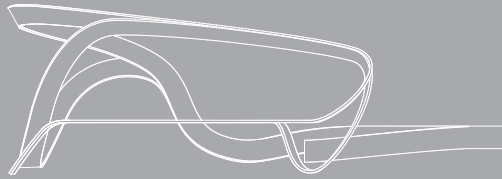

Danfoss reception counter

Meets the wish for a combination between a freestanding sculptural element and a traditional functional reception desk. Inspired by a metal shaving related to the industrial production at Danfoss, the curves gently surround the people working there, while bringing an artistic and playful element to the space. Challenging design and construction without compromise.

Design and information

Please visit our website
shldesign.dk

Manufacturer

Fiberline, Denmark
fiberline.dk

Photo by Adam Mørk

11200