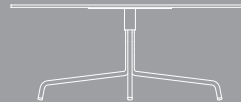

Flakes lounge

Related to the Flakes chair by using the same basic composition and interaction between the frame and the seat. The chair is designed with strong yet soft, inviting curves and it provides excellent, spacious comfort for both private and public use. The integrated return swivel makes sure the seat always repositions itself after use, the way it was planned to face - for instance around the accompanying, circular glass fibre table.

Design and information

Please visit our website shl.design.dk

Manufacturer

Piironen, Finland
piironen.com

680

325

370

700

370