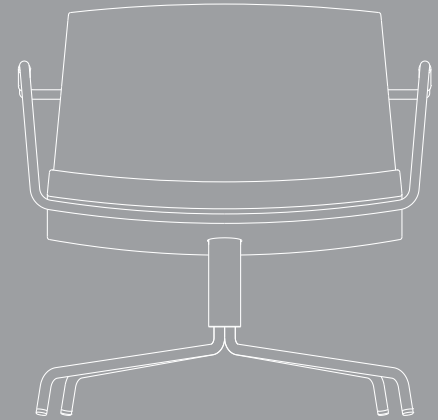

680

325

370

700